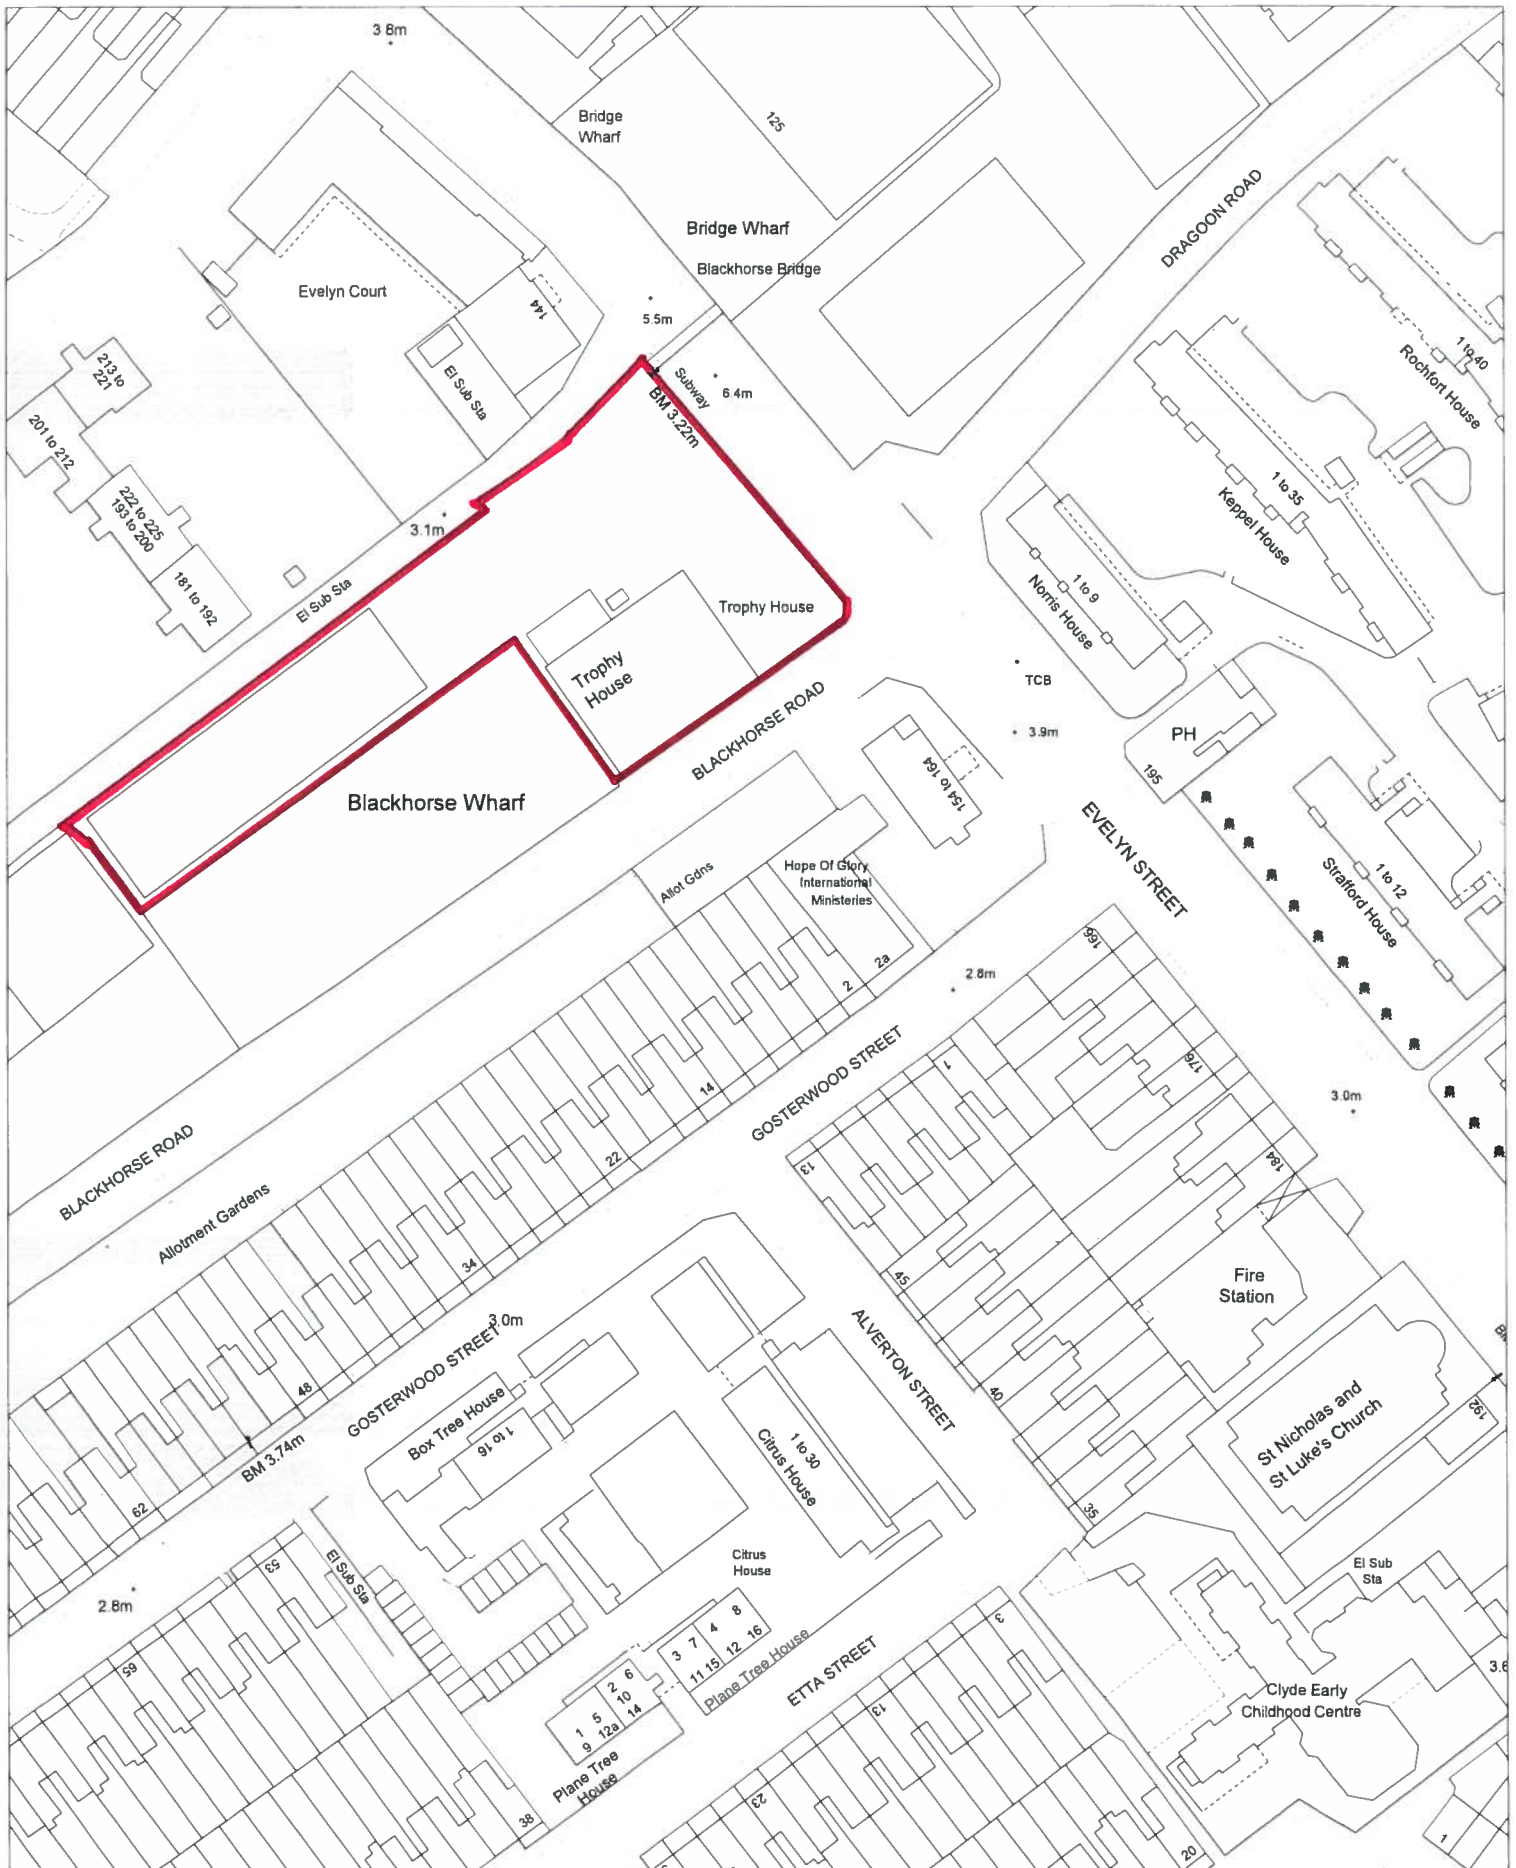

Trophy House, Blackhorse Rd

Scale: 1250
Base on the
Ordnance Survey map
Licence no: 100017710
London, SE6 4RU

Date: 09/05/16